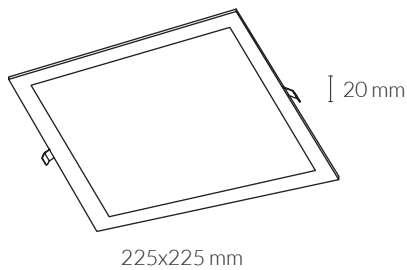

# DISC SQUARE

### GENERAL DETAILS

REFERENCE:	K50212
INSTALLATION:	Recessed with frame
EXTERNAL FINISH:	White · Grey
MATERIAL:	Aluminium
IP DEGREE:	IP30
FORM:	Square
LIGHT DIRECTION:	Fixed
OPTIC COVER:	Opal
UTILIZATION:	Indoor
WARRANTY:	3 years

### GENERAL DIMENSIONS

HEIGHT:	20 mm
MINIMUM DISTANCE TO ILLUMINATED OBJECT:	0.5 m
CUT OUT:	200x200 mm
MINIMUM HEIGHT OF FALSE CEILING:	45 mm