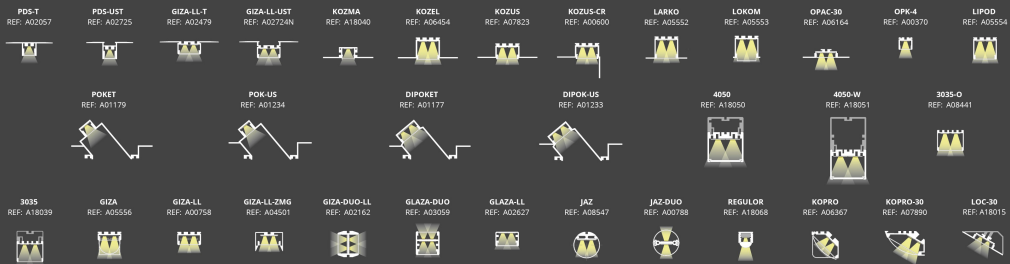

HUNDREDS OF EXTRUSIONS = UNLIMITED LIGHTING PROJECT POSSIBILITIES

UNIVERSAL

MINIMALISTIC

ARCHITECTURAL

FOR MAIN LIGHTING

SPECIAL APPLICATIONS